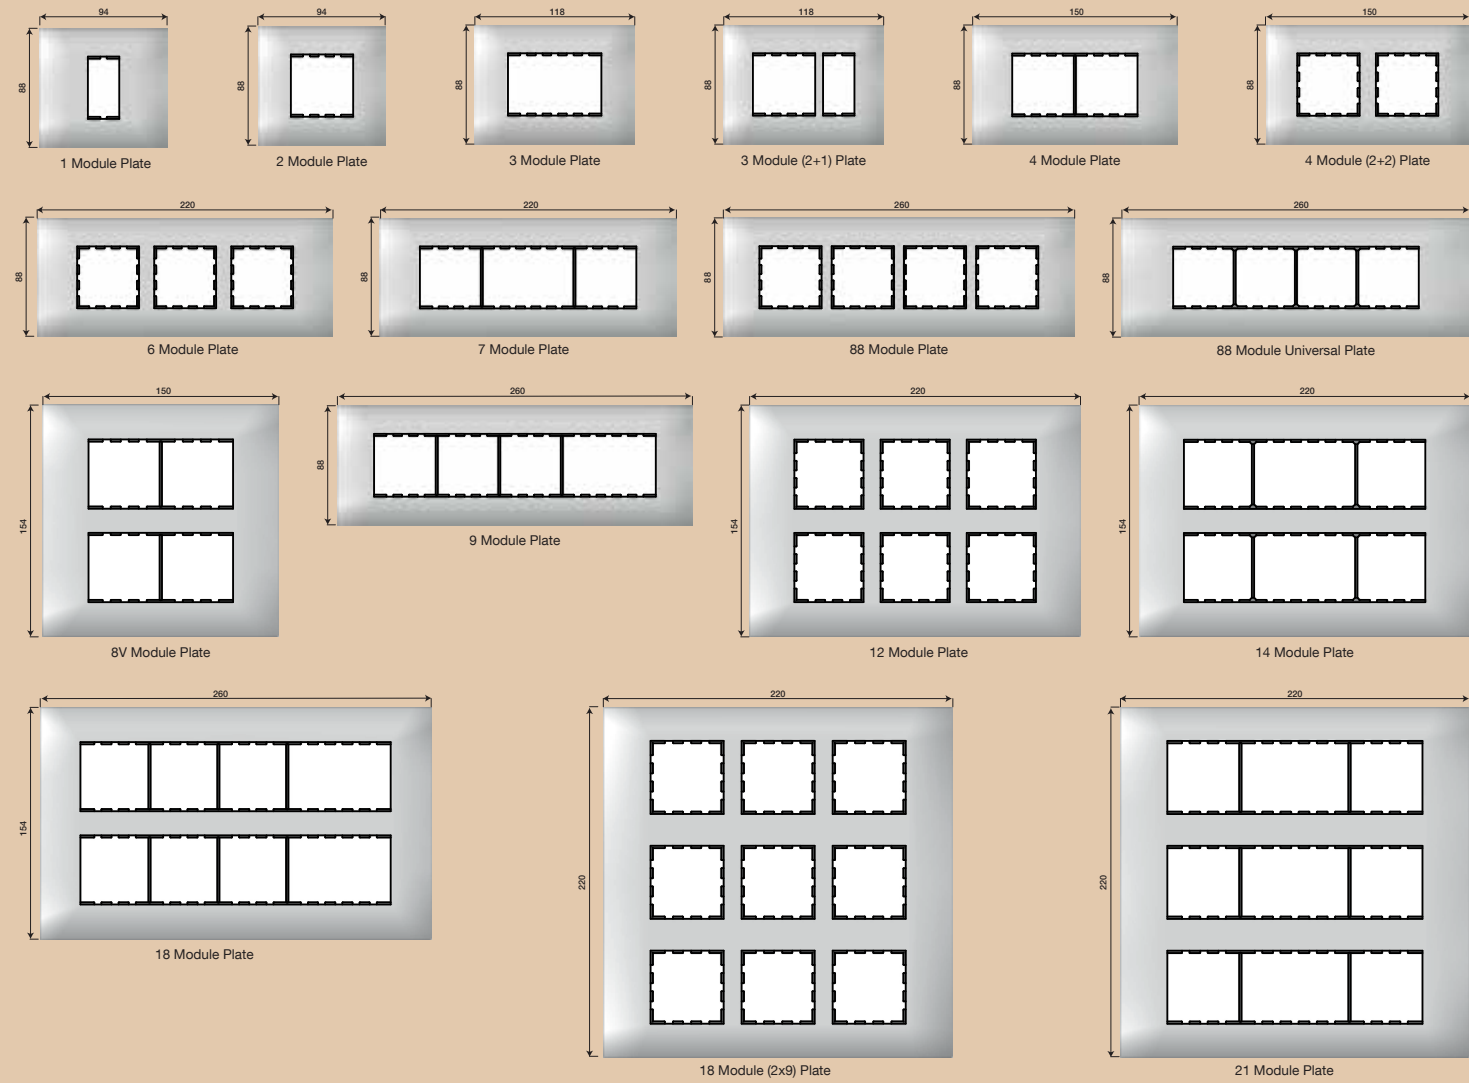

COVER PLATE