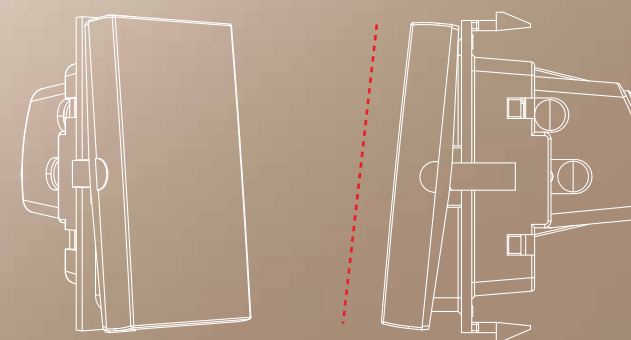

ViDA Switches

Modern Flair

Redefining contemporary aesthetics, the shape of these switches demonstrates a sleek, flat surface that elegantly combines with its sharp, edgy contours. Their geometric accuracy improves visual attractiveness and produces a remarkable but subdued presence in every space. Three refined colors—crisp white, elegant black and modern titanium—they effortlessly mix utility with aesthetic appeal, so serving as a focal point of invention and style.