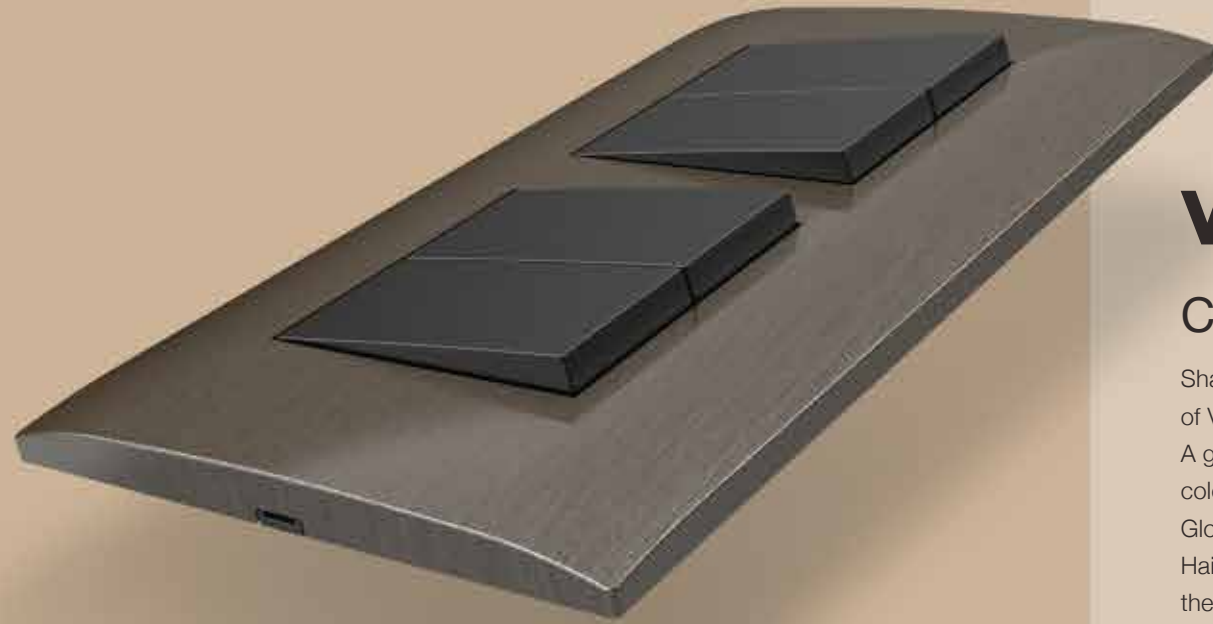

ViDA Plates

Choose Your Vida

Sharp-edged brilliance meets graceful curves in the impeccable design of Vida Plates, setting a new benchmark for modern switchplates. A game-changer for home interiors, available in an exquisite array of colours—Hairline Brown and Wood Walnut for a warm, earthy feel; Glossy White and Metallic Silver for sleek sophistication; Titanium and Hairline Silver for contemporary charm. Crafted to enhance every corner, these plates are not just functional—they're transformative, delivering striking accents and timeless appeal to your living spaces.

Available Colours:

Hairline Brown | Glossy White
Hairline Silver | Metallic Grey
Metallic Silver | Titanium
Wood Walnut