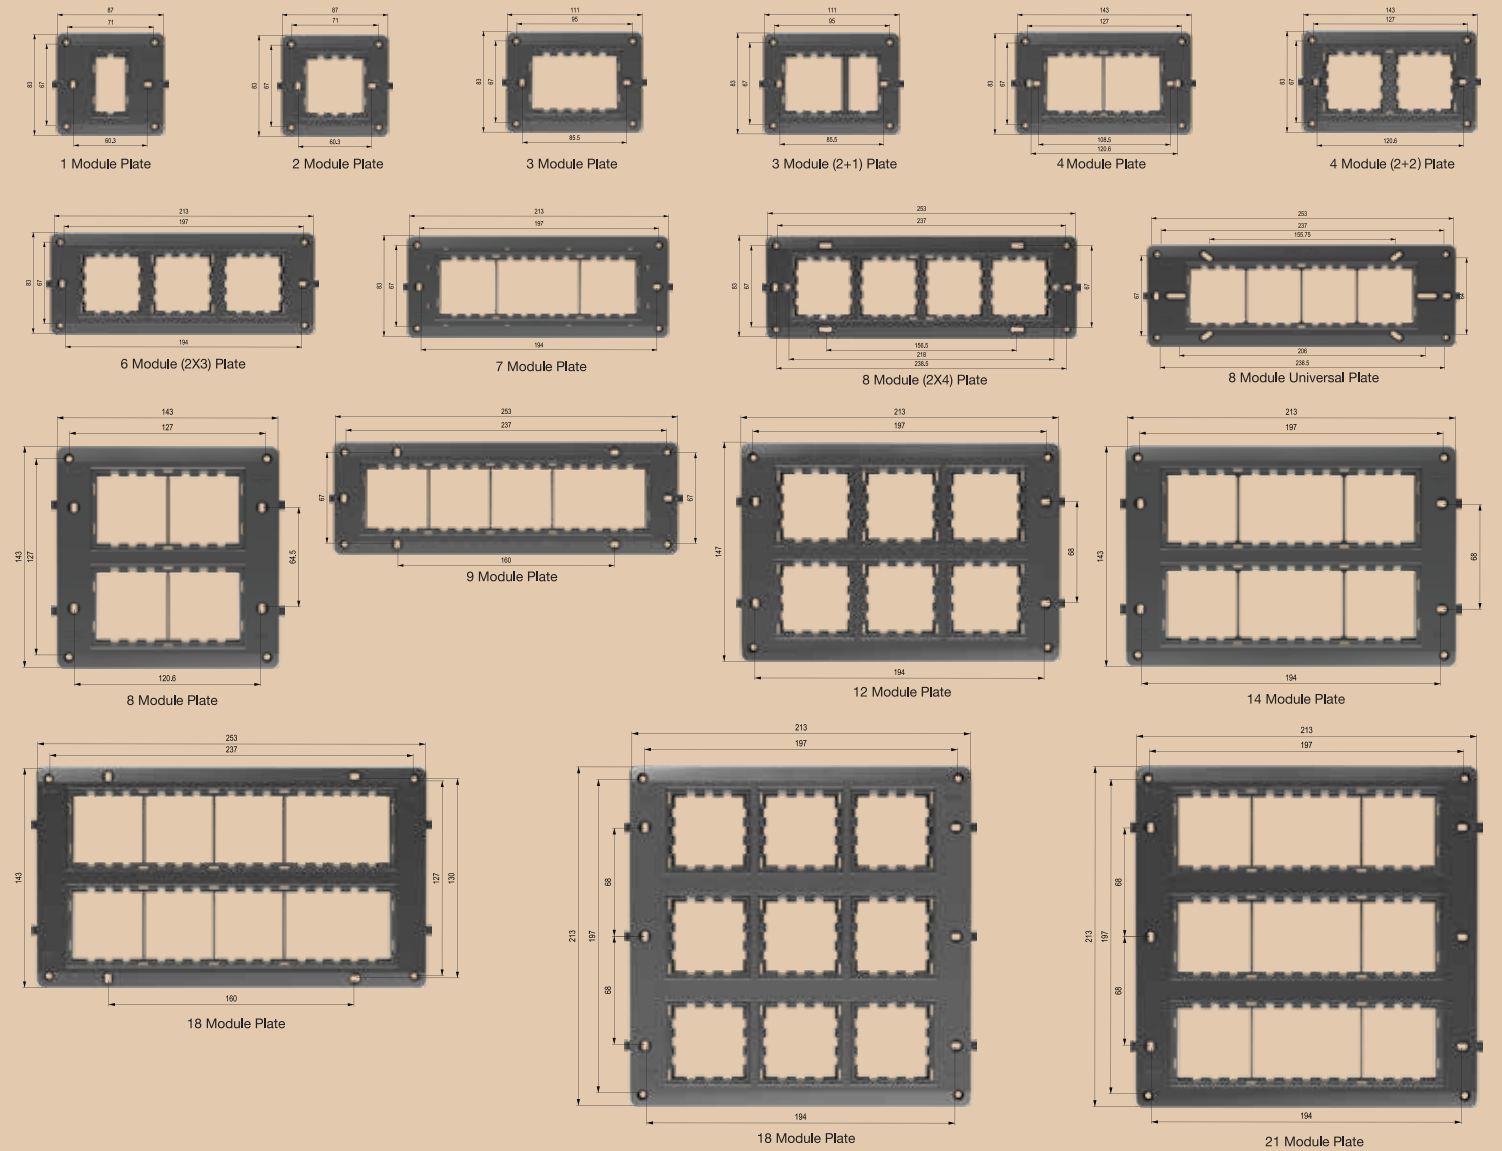

SUPPORT FRAME