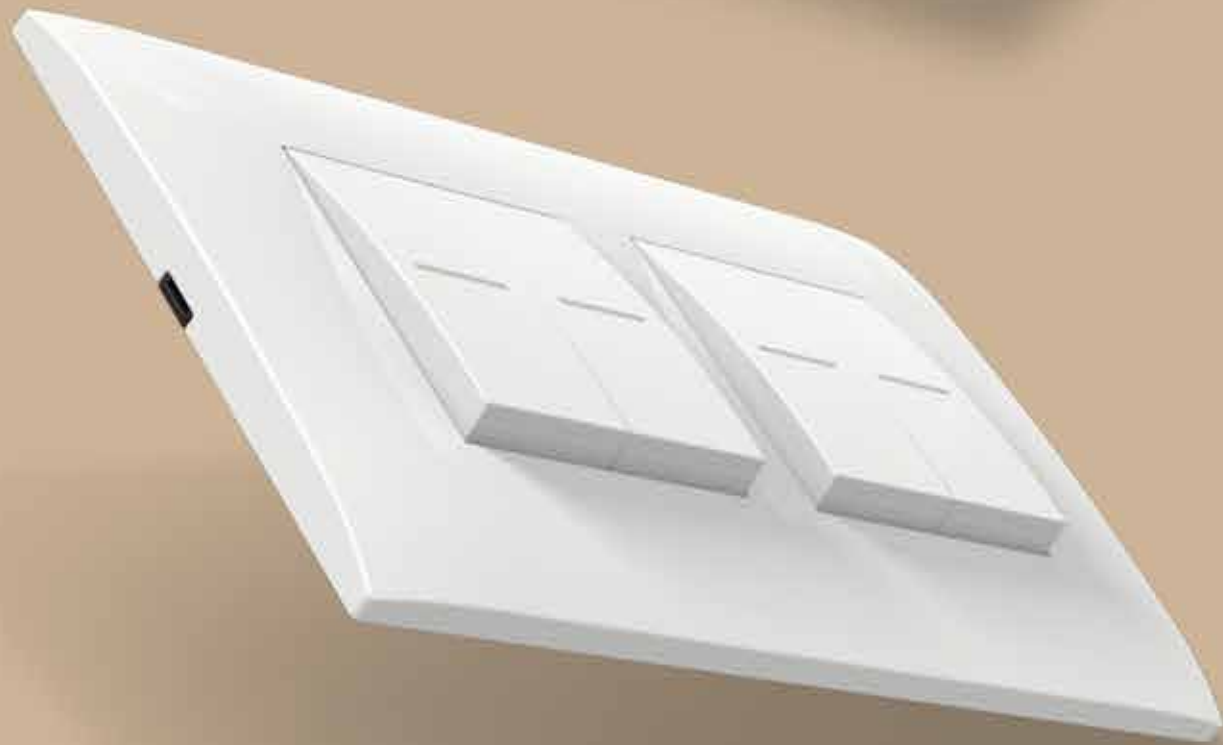

Black

White

Titanium

VENZA

Switches

Curved Comfort

With their iconic curves and an unmistakable horizontal contour highlighted in the center, these switches are designed to catch the eye and bring a contemporary edge to any space. The thoughtful design achieves a harmonious balance between aesthetic appeal and functionality. Available in white, titanium and black, they offer a versatile palette that ensures a cohesive and refined look throughout your home.

Available Colours:

Hairline Brown | Glossy White
Hairline Silver | Metallic Grey
Metallic Silver | Titanium
Wood Walnut

TECHNOLOGY

Silent Rocker Mechanism

The Silent Rocker Mechanism (SRM) represents a ground-breaking innovation, designed to elevate switching operations to a new standard of refinement. Engineered with precision, it minimizes the ON/OFF sound to an impressive 65 dB, creating an almost silent experience. Every switch is crafted to deliver seamless functionality with a whisper-quiet performance, ensuring unmatched sophistication.

Dynamically Designed Sockets

Dynamically Designed Sockets (DDS) introduce a new era of connectivity, eliminating loose connections with their advanced engineering. Featuring an independent component design and a spring-like material, these sockets guarantee smooth and effortless insertion and removal. Engineered for durability and reliability, DDS ensures long-lasting performance and hassle-free operation, making every connection secure and efficient.